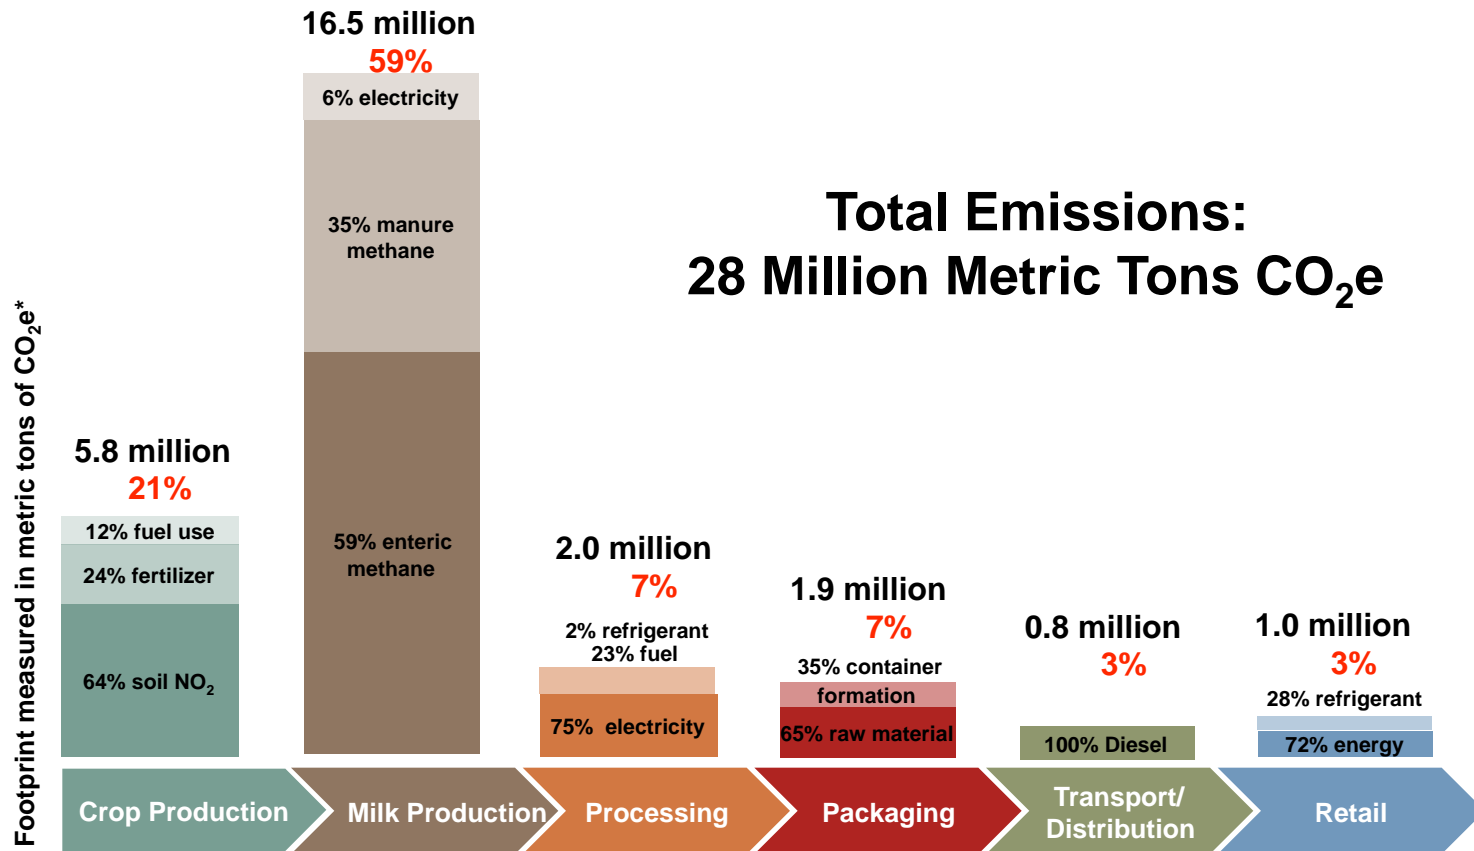

- Healthcare
- Education & training
- Job creation
- Housing

- Premium pricing
- Good margins now
- Significant margin improvement with move to new facility

Impacts extend beyond Straus

- Creating a replicable, sustainable business model for dairies across the U.S.
- Multiplying impacts
- Bringing back the family farm
- Showing that it can be done

Dairy Footprint

Average dairy farm emissions breakdown

Source: The Stonyfield Farm Greener Cow Project, approximated results from a Wisconsin dairy

U.S. Dairy Footprint: Sources of GHGs

Footprint conducted by Blu Skye Sustainability Consulting is a scan-level footprint based on a literature-review of major greenhouse gas (GHG) studies in the dairy industry. University of Arkansas is currently conducting a life cycle assessment of GHG for fluid milk.

Sustainability Factors

Local. Organic. Sustainable.

Feed

- Organic- no pesticides and fertilizers
- Sourced locally and grown onsite
- Mix of silage and grains including flax
- Use of flax can reduce enteric emissions