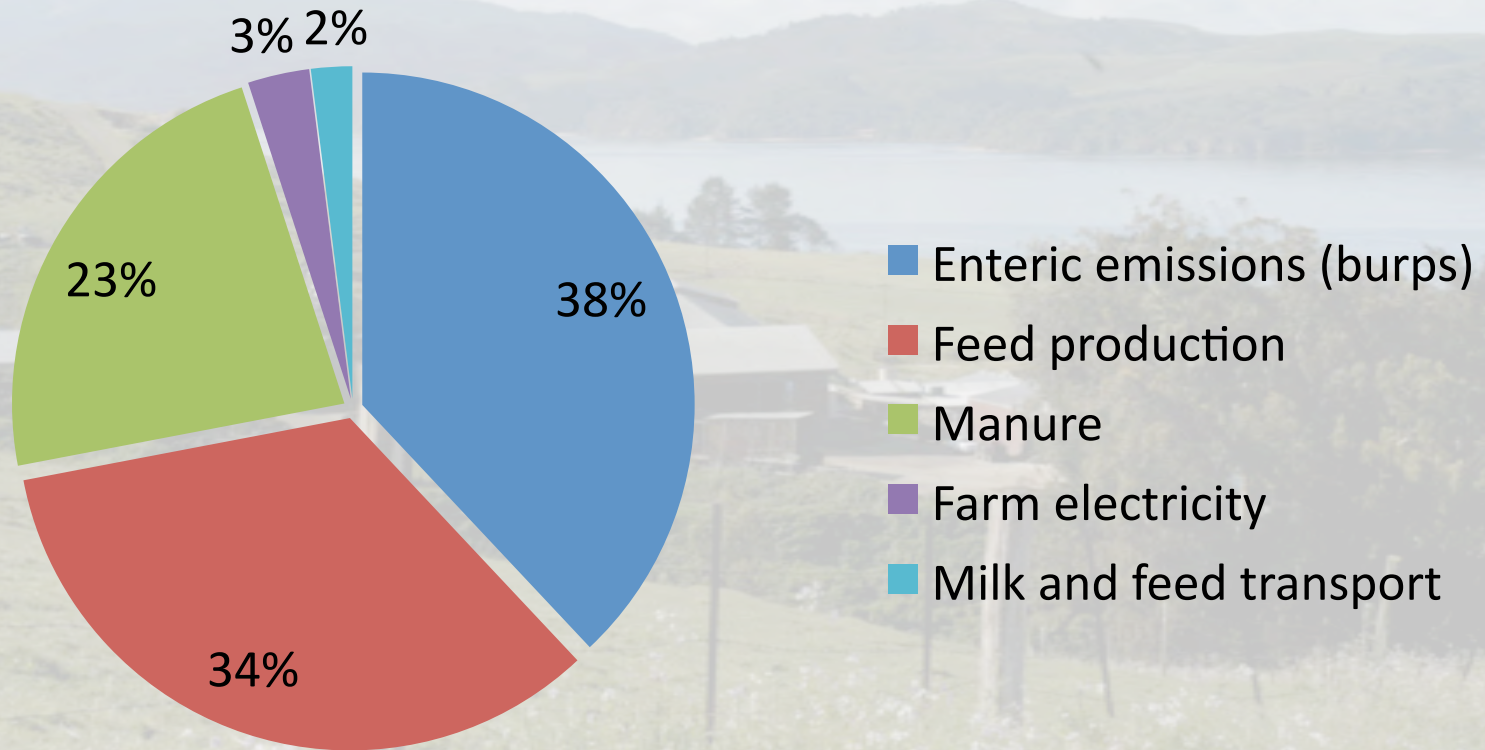

- Healthcare
- Education & training
- Job creation
- Housing

- Premium pricing
- Good margins now
- Significant margin improvement with move to new facility

Impacts extend beyond Straus

- Creating a replicable, sustainable business model for dairies across the U.S.
- Multiplying impacts
- Bringing back the family farm
- Showing that it can be done

Dairy Footprint

Average dairy farm emissions breakdown

Source: The Stonyfield Farm Greener Cow Project, approximated results from a Wisconsin dairy

U.S. Dairy Footprint: Sources of GHGs

Footprint conducted by Blu Skye Sustainability Consulting is a scan-level footprint based on a literature-review of major greenhouse gas (GHG) studies in the dairy industry. University of Arkansas is currently conducting a life cycle assessment of GHG for fluid milk.

Sustainability Factors

Local. Organic. Sustainable.

Feed

- Organic- no pesticides and fertilizers
- Sourced locally and grown onsite
- Mix of silage and grains including flax
- Use of flax can reduce enteric emissions

Local. Organic. Sustainable.

Energy

- Methane digester installed in 2004
- Produces 90% of the energy for the dairy
- Potential to produce more

Soil Conservation

- Ample room- two acres per cow minimizes erosion
- Limited pasture access in winter
- No till planting