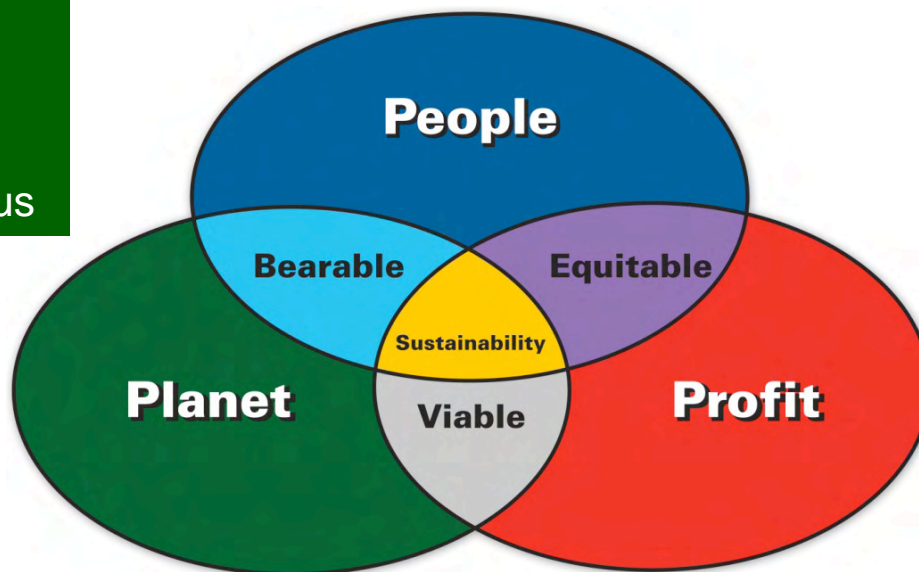

Local. Organic. Sustainable.

Straus Family Creamery

Albert Straus

California Climate & Agriculture Summit
UC Davis
October 1, 2009

Sustainability

- Efficient operations
- Renewable energy
- Waste reduction
- Land conservation
- Local distribution focus

- Healthcare
- Education & training
- Job creation
- Housing

- Premium pricing
- Good margins now
- Significant margin improvement with move to new facility

Impacts extend beyond Straus

- Creating a replicable, sustainable business model for dairies across the U.S.
- Multiplying impacts
- Bringing back the family farm
- Showing that it can be done

Sustainability Factors

Local. Organic. Sustainable.

Feed

- Organic- no pesticides and fertilizers
- Sourced locally and grown onsite
- Mix of silage and grains including flax
- Use of flax can reduce enteric emissions